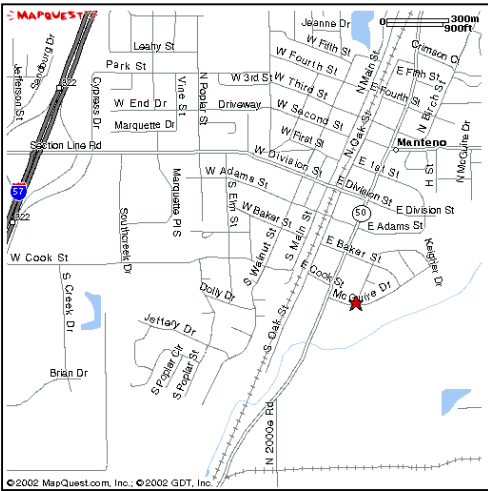

Title: Directions to Ruder Park Fields
Manteno, IL

File: Directions to Ruder 3.doc
Date: 9/27/02
Version: 1.3

Directions to Ruder Park From North:

1. Take I-57 SOUTH
2. Take the MANTENO Exit
3. Turn LEFT onto E 9000N RD. - E 9000N RD becomes W DIVISION ST.
4. Turn RIGHT on ROUTE 50
5. Turn LEFT at MCGUIRE Drive
 - q This street is not marked
 - q HomeStar Bank and Bumper To Bumper on left

Parking:

There are two parking lots. One is half way down McGuire and the other is at the end of McGuire.