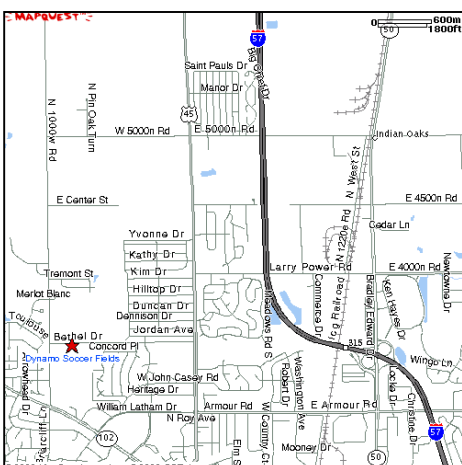

**Title:** Directions to Dynamo Soccer Fields  
Bourbonnais, IL

**File:** Directions to Dynamo 2.doc

**Date:** 1/15/03

**Version:** 1.3

1. Take I-57 South, exit at Manteno
2. Go west on Division to Route 45.
3. Turn Left (South) on Route 45 into Bourbonnais (5-6 Miles).
4. Three streets past first stop light is Bethel Drive (look for green sign “Kankakee Area Career Center”).
5. Turn right (west) on Bethel Drive.
6. Soccer fields are approximately 4 blocks down on Left or south side of road.

*Refer to diagram below for specific field location.*