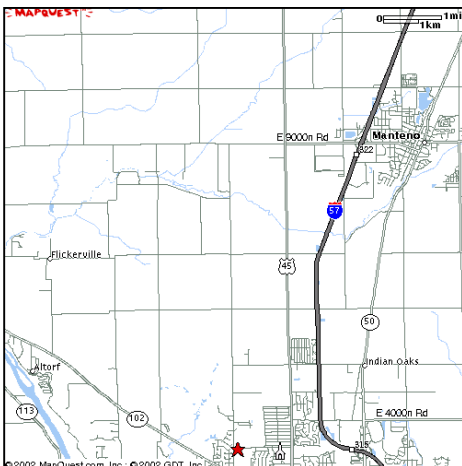

**Title:** Directions to Dynamo Soccer Fields  
Bourbonnais, IL

**File:** Directions to Dynamo 2.doc

**Date:** 1/15/03

**Version:** 1.3

1. Take I-57 South, exit at Manteno
2. Go west on Division to Route 45.
3. Turn Left (South) on Route 45 into Bourbonnais (5-6 Miles).
4. Three streets past first stop light is Bethel Drive (look for green sign “Kankakee Area Career Center”).
5. Turn right (west) on Bethel Drive.
6. Soccer fields are approximately 4 blocks down on Left or south side of road.

*Refer to diagram below for specific field location.*