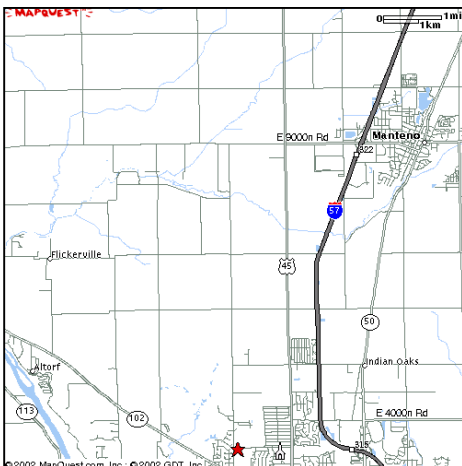

**Title:** Directions to Dynamo Soccer Fields  
Bourbonnais, IL

**File:** Directions to Dynamo 2.doc

**Date:** 1/15/03

**Version:** 1.3

1. Take I-57 South, exit at Manteno
2. Go west on Division to Route 45.
3. Turn Left (South) on Route 45 into Bourbonnais (5-6 Miles).
4. Three streets past first stop light is Bethel Drive (look for green sign "Kankakee Area Career Center").
5. Turn right (west) on Bethel Drive.
6. Soccer fields are approximately 4 blocks down on Left or south side of road.

*Refer to diagram below for specific field location.*